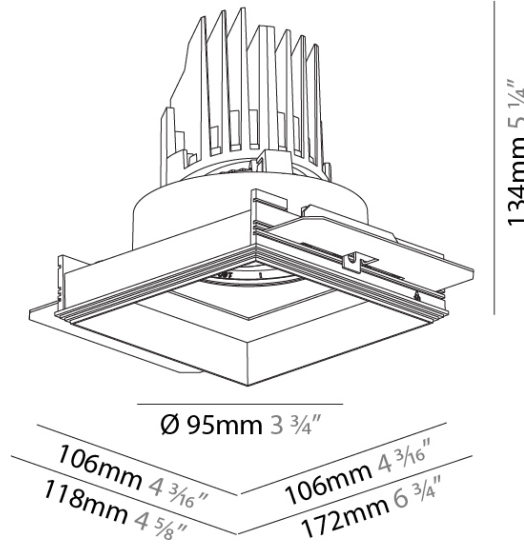

ELECTRICAL

Lamp Type: LED (Zhaga Standard)
Input Wattage (W): 13.2 / 16.5
Total Output Wattage (W): 12.1 / 14.7
[Dimming: Tri-Mode (Non-Dimming and Phase Dimming (120Vac only) and 0-10V Dimming)](#)
Driver Included: No
Driver Location: Recessed Housing
Driver Type: Constant Current - Universal
Driver Class: Class 2
Housing: See components
Input Voltage (V): 120 - 277
Constant Current (MA): 350

LED

Number of LEDs: 1
[Color Temperature (°K): 2700 / 3000 / 3500 / 4000](#)
Max. Delivered Lumen (lm): 850 / 950 / 1019 / 1040
Nominal Lumen (lm): 960 / 1070 / 1156 / 1180
CRI: >90 CRI
Efficiency (%): 88.5
Lamp Life (hrs): 50000
Upon Request: RGB-W Tunable White Special Color Temperature
Special LED

OPTICAL

Reflector°: 10
Adjustability: Rotational 355°; Tilt 30°
Upon Request: Special Beam Angles

RATINGS AND CERTIFICATIONS

Available for international specifications by adding "INT" at the end of the existing Model #. For assistance on 'custom' specifications, contact zteam@zaneen.com.
In a constant effort to supply the best product, we reserve the right to change specifications or materials without notice. The most recent specification sheets are found at zaneen.com
IP rating: IP20