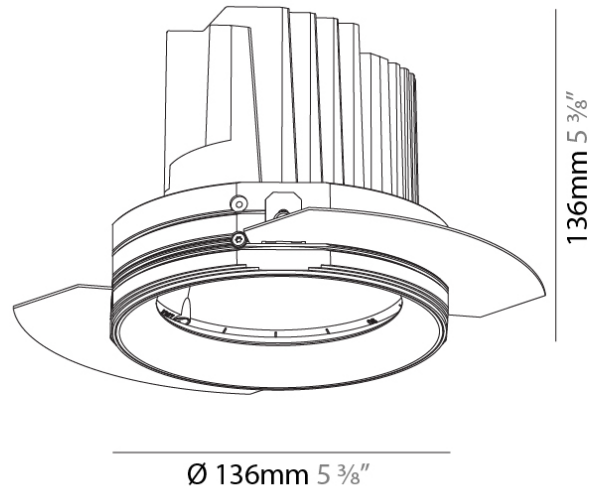

ELECTRICAL

Lamp Type: LED (Zhaga Standard)
Input Wattage (W): 13.2 / 16.5
Total Output Wattage (W): 12.1 / 14.7
Dimming: Tri-Mode (Non-Dimming and Phase Dimming (120Vac only) and 0-10V Dimming)
Driver Included: No
Driver Location: Recessed Housing
Driver Type: Constant Current - Universal
Driver Class: Class 2
Housing: See components
Input Voltage (V): 120 - 277
Constant Current (MA): 350

LED

Number of LEDs: 1
Color Temperature (°K): 2700 / 3000 / 3500 / 4000
Max. Delivered Lumen (lm): 870 / 970 / 1038 / 1060
Nominal Lumen (lm): 960 / 1070 / 1156 / 1180
CRI: >90 CRI
Efficiency (%): 90.5
Lamp Life (hrs): 50000
Upon Request: RGB-W Tunable White Special Color Temperature Special LED

OPTICAL

Reflector: 10
Beam Angle: Narrow
Adjustability: Rotational 355°; Tilt 30°
Upon Request: Special Beam Angles

RATINGS AND CERTIFICATIONS

UL Listed, ETL Listed, CE, RoHS, Energy Star, 382, F 416-247-9319, www.zaneen.com

PROJECT

TYPE

SPECIFIER

QUANTITY

DATE