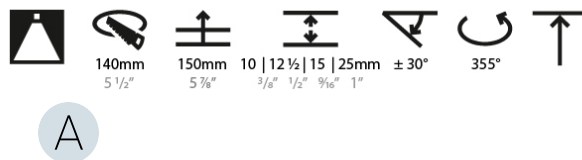

ELECTRICAL

Lamp Type: LED (Zhaga Standard)
Input Wattage (W): 13.2 / 16.5
Total Output Wattage (W): 12.1 / 14.7
Dimming: Tri-Mode (Non-Dimming and Phase Dimming (120Vac only) and 0-10V Dimming)
Driver Included: No
Driver Location: Recessed Housing
Driver Type: Constant Current - Universal
Driver Class: Class 2
Housing: See components
Input Voltage (V): 120 - 277
Constant Current (MA): 350

LED

Number of LEDs: 1
Color Temperature (°K): 2700 / 3000 / 3500 / 4000
Max. Delivered Lumen (lm): 870 / 970 / 1038 / 1060
Nominal Lumen (lm): 960 / 1070 / 1156 / 1180
CRI: >90 CRI
Efficiency (%): 90.5
Lamp Life (hrs): 50000
Upon Request: RGB-W Tunable White Special Color Temperature Special LED

OPTICAL

Reflector: 10
Beam Angle: Narrow
Adjustability: Rotational 355°; Tilt 30°
Upon Request: Special Beam Angles

RATINGS AND CERTIFICATIONS

UL Listed, ETL Listed, CE, RoHS, Energy Star, 382, F 416-247-9319, www.zaneen.com

PROJECT

TYPE

SPECIFIER

QUANTITY

DATE